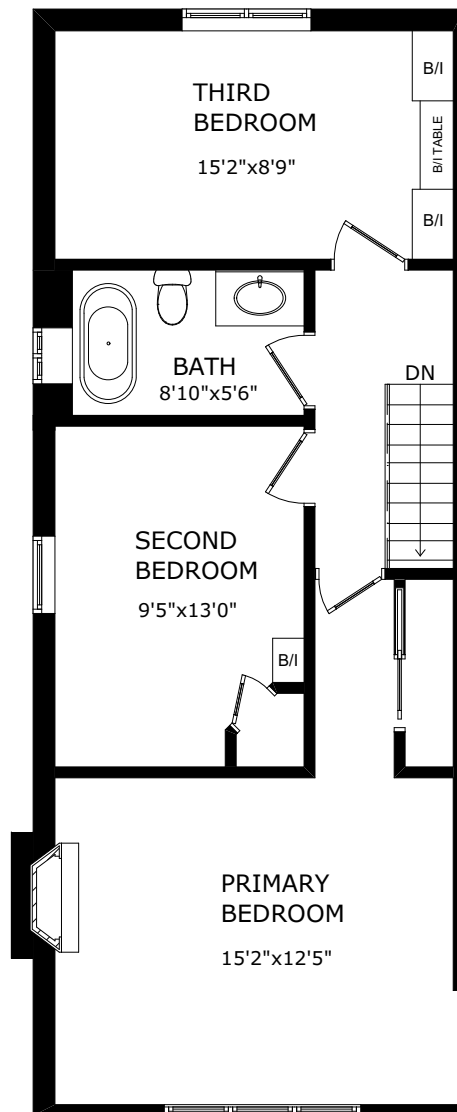

1652 GERRARD STREET E

MAIN FLOOR

SIZE AND LAYOUT ARE APPROXIMATE,
BUYER TO VERIFY SIZES.
WWW.HOUSSMAX.CA

SECOND FLOOR

LOWER FLOOR