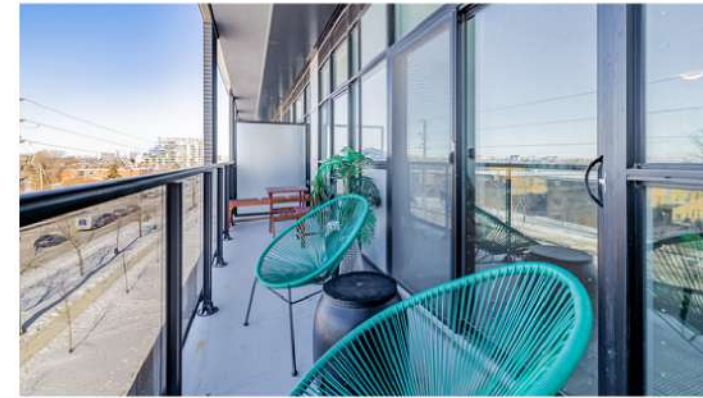

50 George Butchart Dr #315
Downsview Park

Bedrooms 1+1	Property Type Condominium	Sq. Feet 548
Bathrooms 1	Parking 1	Locker 1

Property Details

Every day will seem like Saturday in this never lived in and easy to love bright and beautiful opportunity for home ownership in this impeccably designed development by Mattamy Homes. This finely appointed Brand New 1+1 bedroom unit offers light filled open plan living and dining rm. A chef's kitchen with stone countertops and integrated appliances. Enjoy your spacious primary bedroom, semi-ensuite bathroom, and lovely terrace. We have soaring ceilings and designer finishes in this amazing dream unit that comes with a locker and underground parking for some lucky buyer. You can be the lucky one to enjoy all the outstanding amenities, 24 hr concierge, fitness/yoga studio, party rm, BBQ area, pet wash. Easy access to highways and transit vibrant Downsview Park and all the local shops and restaurants. This won't last so hurry home!!

Unit Upgrades

- Smooth ceilings throughout
- Motorized shades & 2x 6-channel remotes
- Quartz countertop throughout
- Kitchen backsplash
- Valance lighting in kitchen
- Undermount sink in bathroom
- Upgraded cabinets & handles in kitchen & bathroom
- Taller vanity in bathroom
- Pot light in shower
- Soaker tub with glass enclosure
- Thicker floors & larger tiles throughout
- Frameless mirror & sliding doors in bedroom

**LOEWITH
GREENBERG
& Company**

LoewithGreenberg.com
416.879.6325
info@loewithgreenberg.com
686 St Clair Ave W,
Toronto, ON M6C 1B1

ROYAL LEPAGE
Signature Realty
IND. OWNED & OPERATED BROKERAGE