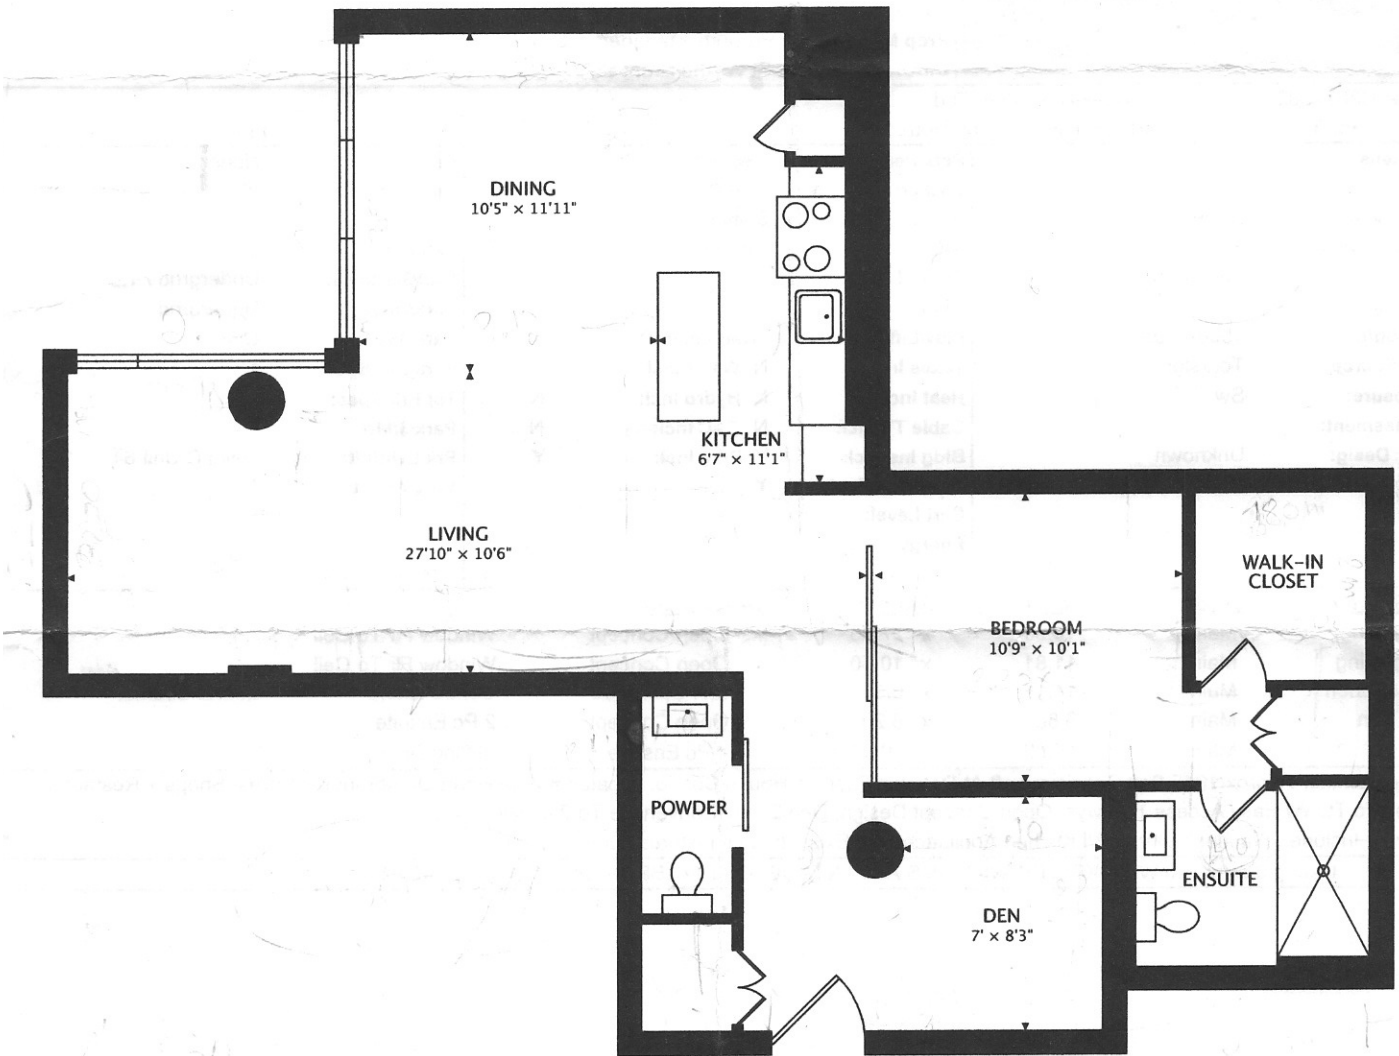

# 560 King St W #418

Toronto ON M5V0L5

1045 sq ft