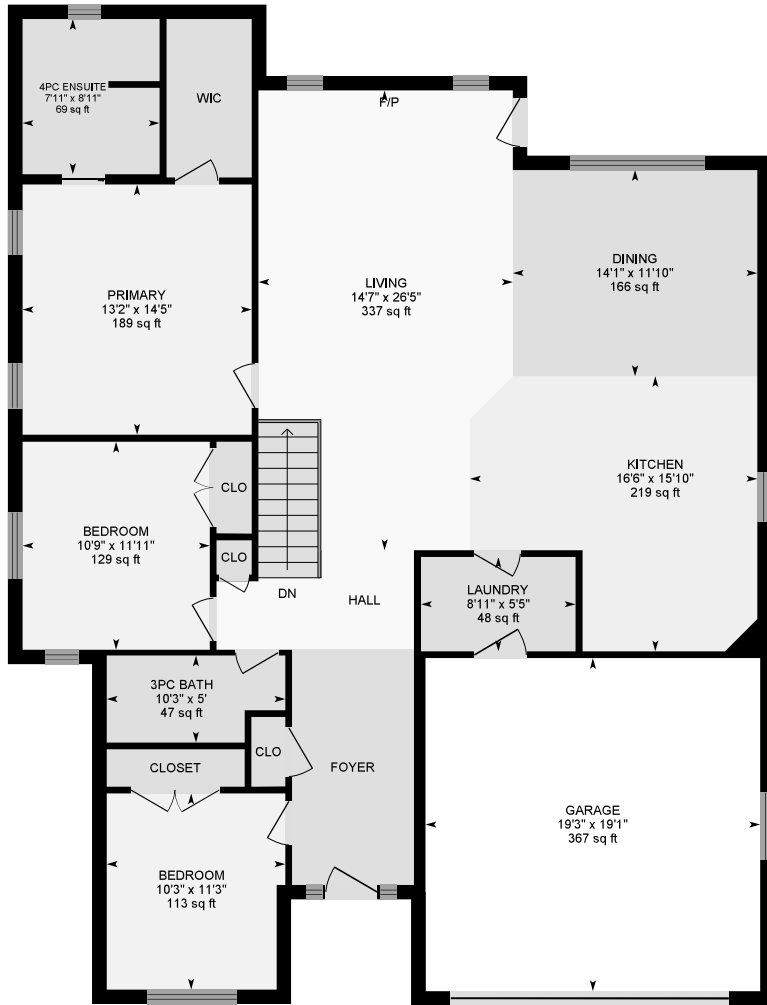

129 Hostetler Rd, New Hamburg, ON

Main Building: Total Exterior Area Above Grade 1810.38 sq ft

Main Floor
Exterior Area 1810.38 sq ft

Basement (Below Grade)
Exterior Area 1757.98 sq ft