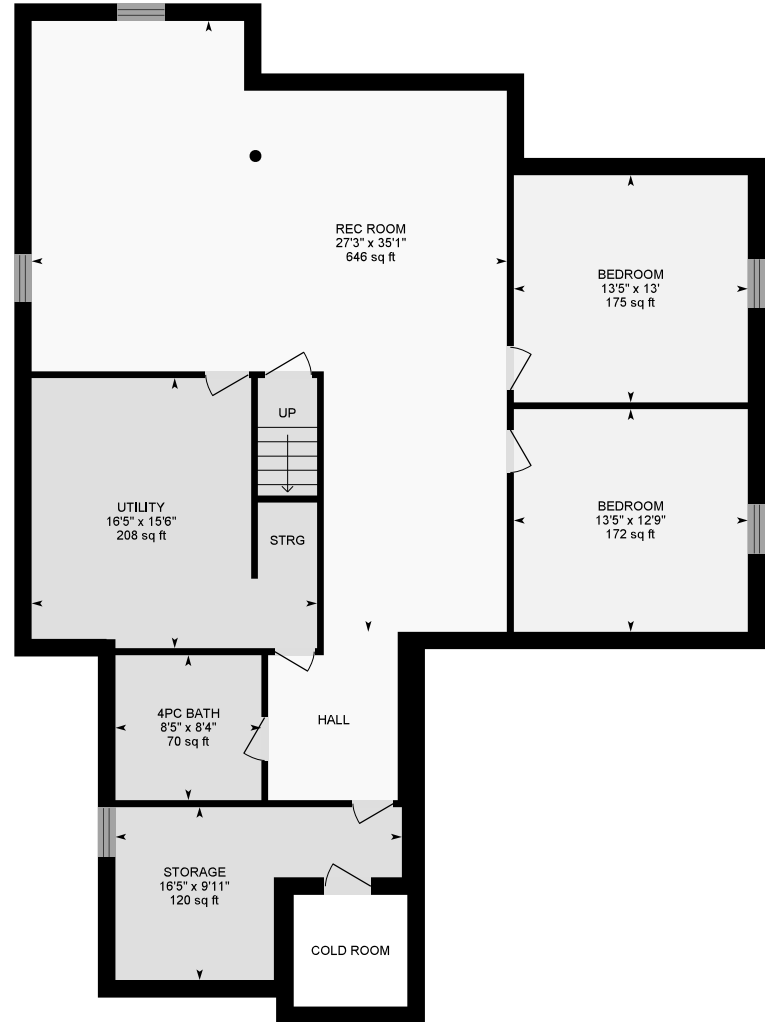

129 Hostetler Rd, New Hamburg, ON

Main Building: Total Exterior Area Above Grade 1810.38 sq ft

Main Floor
Exterior Area 1810.38 sq ft

Basement (Below Grade)
Exterior Area 1757.98 sq ft